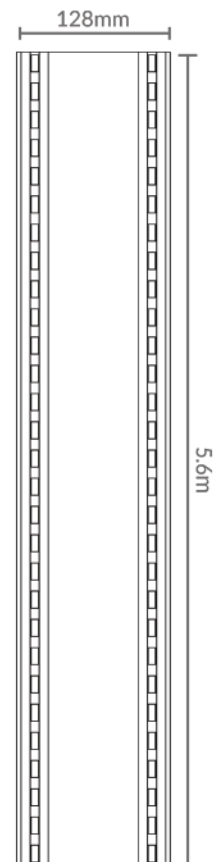

## PRODUCT SPECIFICATIONS

Product	128 Storm Water Midnight Tile Insert
Code	L128SWGMTI
Colour	Midnight Black
Length	5.6m
Width	128mm
Depth	19mm (Top Only)
Material	Anodised Aluminium
Applications	Outdoor
Features	<ul style="list-style-type: none"> <li>• Sleek Design</li> <li>• Easy Installation</li> <li>• High Water Flow</li> <li>• Suitable for tiles up to 13mm thick</li> <li>• Lifetime Rustproof Warranty</li> <li>• UV Stable</li> </ul>

\* Total length is 5.8m, total usable length is 5.6m to allow for any wastage during the anodising process.

\* Regular, gentle cleaning with soapy water is recommended. Do not use abrasive cloths or acidic chemicals on the grates.